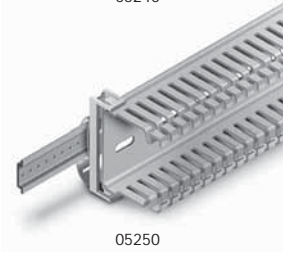

# Wiring duct Tools and Accessories

Item	Pieces per package	Catalog number	List price per package
Plastic rivet, 4 mm (to be used with plastic ducting base)	100	05214	\$ 30
Plastic rivet, 6 mm, (to be used with plastic ducting base)	100	05216	36
Plastic ducting base	100	05210	150
Plastic wire stops for 8 - 12 mm slot 40 mm bases	100	05224	100
Plastic wire stops for 8 - 12 mm slot 60 mm bases	100	05226	125
Plastic wire stops for 8 - 12 mm slot 80 mm bases	100	05228	150
Plastic wire stops for 8 - 12 mm slot 100 mm bases	100	05230	200
Plastic label for 8 - 12 mm slot	100	05240	240
Rapid clip for DIN rail for 25 mm base	20	05250	100
Rapid clip for DIN rail for 40 mm base	20	05252	80
Rapid clip for DIN rail for 60 mm base	20	05254	90
Rapid clip for DIN rail for 80 mm base	20	05256	100
Rapid clip for DIN rail for 100 mm base	20	05258	105
Rapid clip for DIN rail for 120 mm base	20	05260	110
Rapid clip for DIN rail for 150 mm base	20	05262	115
Wire duct hand cutting tool	1	05265	150
Rivet gun	1	05266	200
Adhesive tape, 6 mm wide x 50 m long	1	05930	65
Adhesive tape, 9 mm wide x 50 m long	1	05932	95